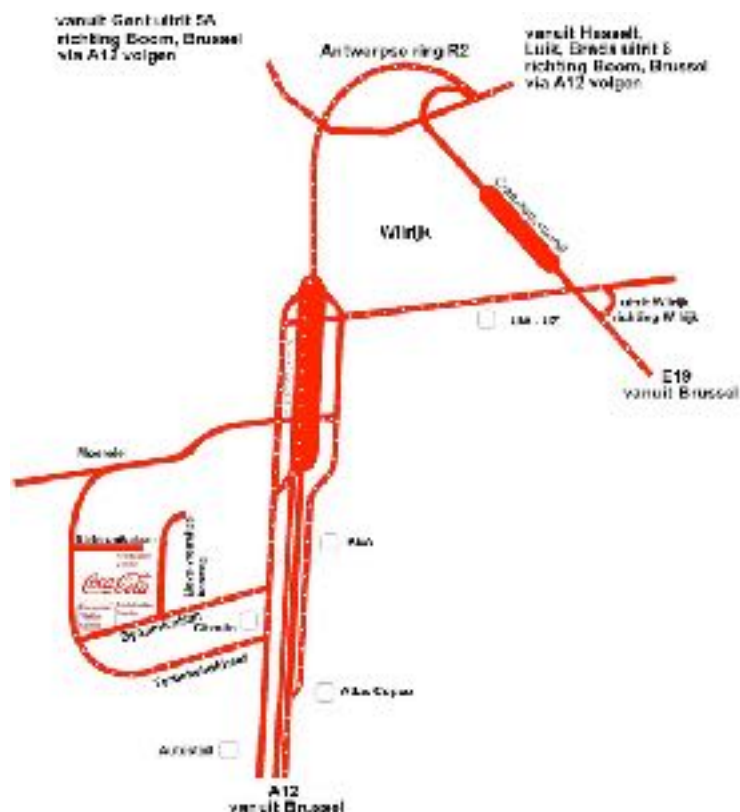

Coca-Cola Visitors Center
Terbekehofdreef 30
2610 Wilrijk België

By car/bus

- On the Antwerp ring, please take the A12 in the direction BOOM-BRUSSELS. Please keep right on this exit and follow direction BOOM. You go through a tunnel and over a bridge. Please keep right on the bridge, because you have to go to the side lane as soon as you are going down. Also keep right on the side lane. After a few metres you will see a garage of Citroën on the corner of a street. Right behind it turn right, into the Terbekehofdreef. Keep on following and you will find the Coca-Cola Visitors Center on the corner. A visitor parking is located next to the building.
- Coming from Brussels via A12 direction Boom-Antwerp. As you've passed the crossroads Schelle-Kontich-Hemiksem, take the right lane, keep on following direction Antwerp until you've passed the Ikea building on your right hand side. At the first traffic lights, turn left under the bridge, back into the Brussels direction. Keep right on this side lane. You'll pass stores like Carpetland, Wickes, etc... After a few metres you will see a garage of Citroën on the corner of a street. Right behind it turn right, into the Terbekehofdreef. Keep on following and you will find the Coca-Cola Visitors Center on the corner. A visitor parking is located next to the building.
- Coming from Brussels via E19, just before the Craeybeckxtunnel, take the exit Hoboken, Wilrijk, Mortsel (R11). At this lane, don't follow "Wilrijk Centrum" but continue straight away until the 3rd traffic lights. At this point, under the viaduct, turn left (direction Brussels). You are now on the Boomsesteenweg (N177). You'll pass stores like Carpetland, Wickes, etc... After a few metres you will see a garage of Citroën on the corner of a street. Right behind it turn right, into the Terbekehofdreef. Keep on following and you will find the Coca-Cola Visitors Center on the corner. A visitor parking is located next to the building.